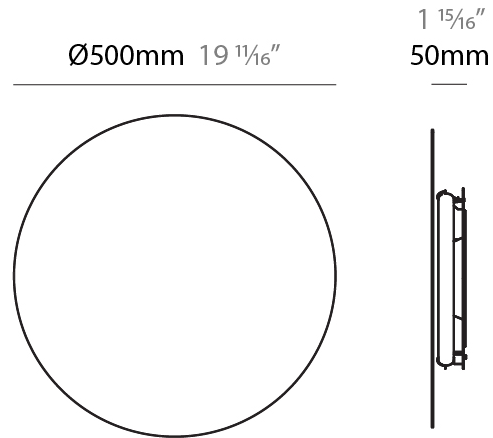

base number   Finish
Options

1. To build a product code in our configurator select the specify button on the base model # product page
2. To build a manual product code on this datasheet choose from the options listed below in blue font and add the suffix to the base model #

GENERAL

Series: Hoop _____
Brand: Fambuena _____
Division: Design _____
Mounting Type: Surface _____
Mounting Location: Ceiling _____
Subcategory: Ambient _____

PHYSICAL

Shape: Round _____
Diameter (mm): 500 _____
Diameter (in): 19 ³/₄ _____
Extension (mm): 50 _____
Extension (in): 1 ¹⁵/₁₆ _____
Light Distribution: Indirect _____
[Fixture Finish: WHI / BLK / BRA / PWT](#) _____
Fixture Material: Metal _____

ELECTRICAL

Lamp Type: LED _____
Input Wattage (W): 29 _____
Total Output Wattage (W): 25.6 _____
Dimming: Non-Dimmable _____
Driver Included: Yes _____
Driver Location: Integrated _____
Driver Type: Constant Current - 120Vac _____
Driver Class: Class 2 _____
Input Voltage (V): 120 - 277 _____
Constant Current (MA): 700 _____
Constant Voltage (V): 36.7 _____
Upon Request: 0-10Vdc dimming / Phase dimming 120Vac / Non-dimming 120/277Vac _____

LED

Color Temperature (°K): 2700 _____
Max. Delivered Lumen (lm): 2160 _____
Nominal Lumen (lm): 3432 _____
CRI: >80 CRI _____
Efficacy (lm/w): 133.8 _____
Lamp Life (hrs): 50000 _____

OPTICAL

RATINGS AND CERTIFICATIONS

Certified By: Certified for North American Standards _____
IP rating: IP20 _____